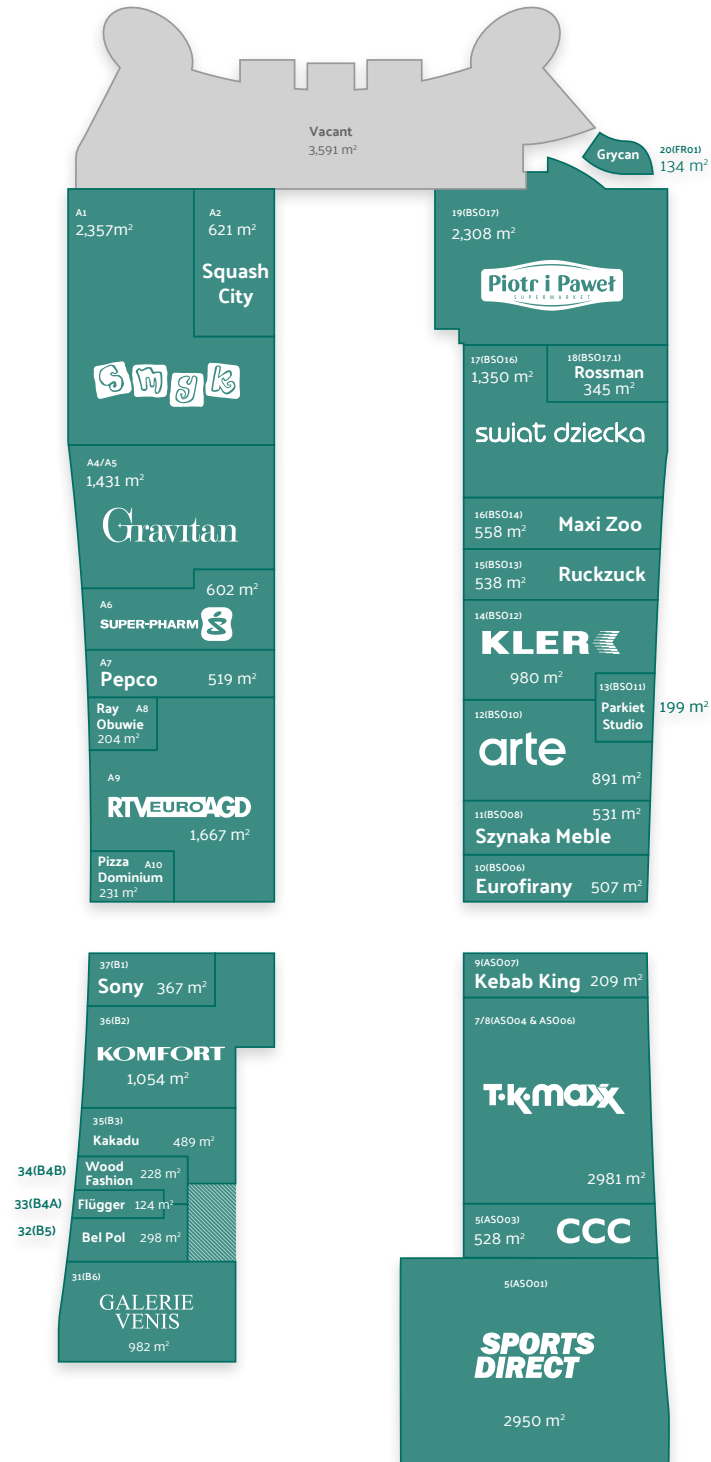

HOMEPARK
TARGÓWEK

PRADERA

Ground Floor

First Floor