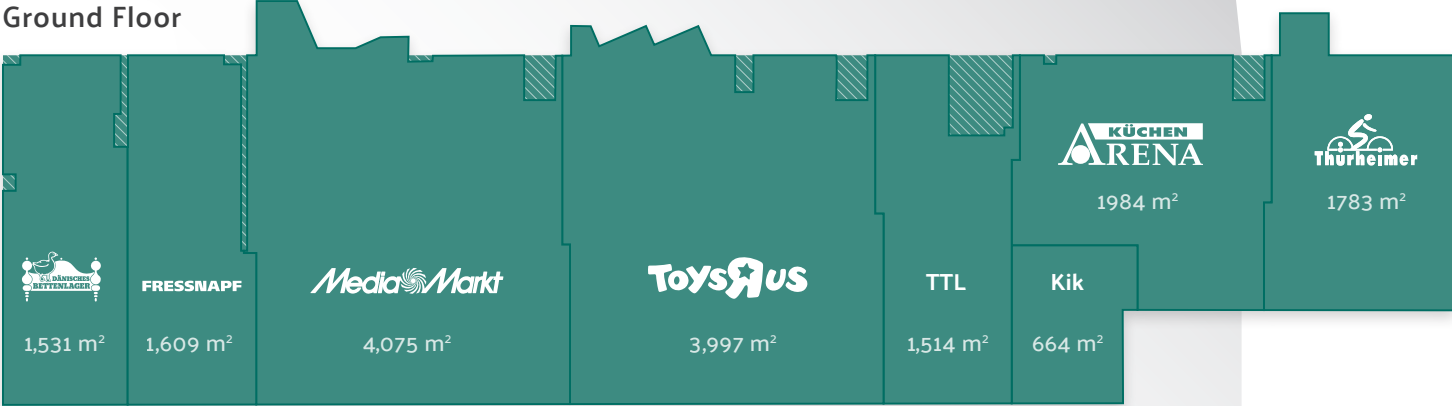

# Ulm Retail Park Ulm

Property size: 43,630 m<sup>2</sup> GLA  
 Parking: 2,228 spaces  
 Address: Blaubeurer Str. 14-26, 40, 50  
 Ulm  
 Germany

## Ground Floor

## First Floor